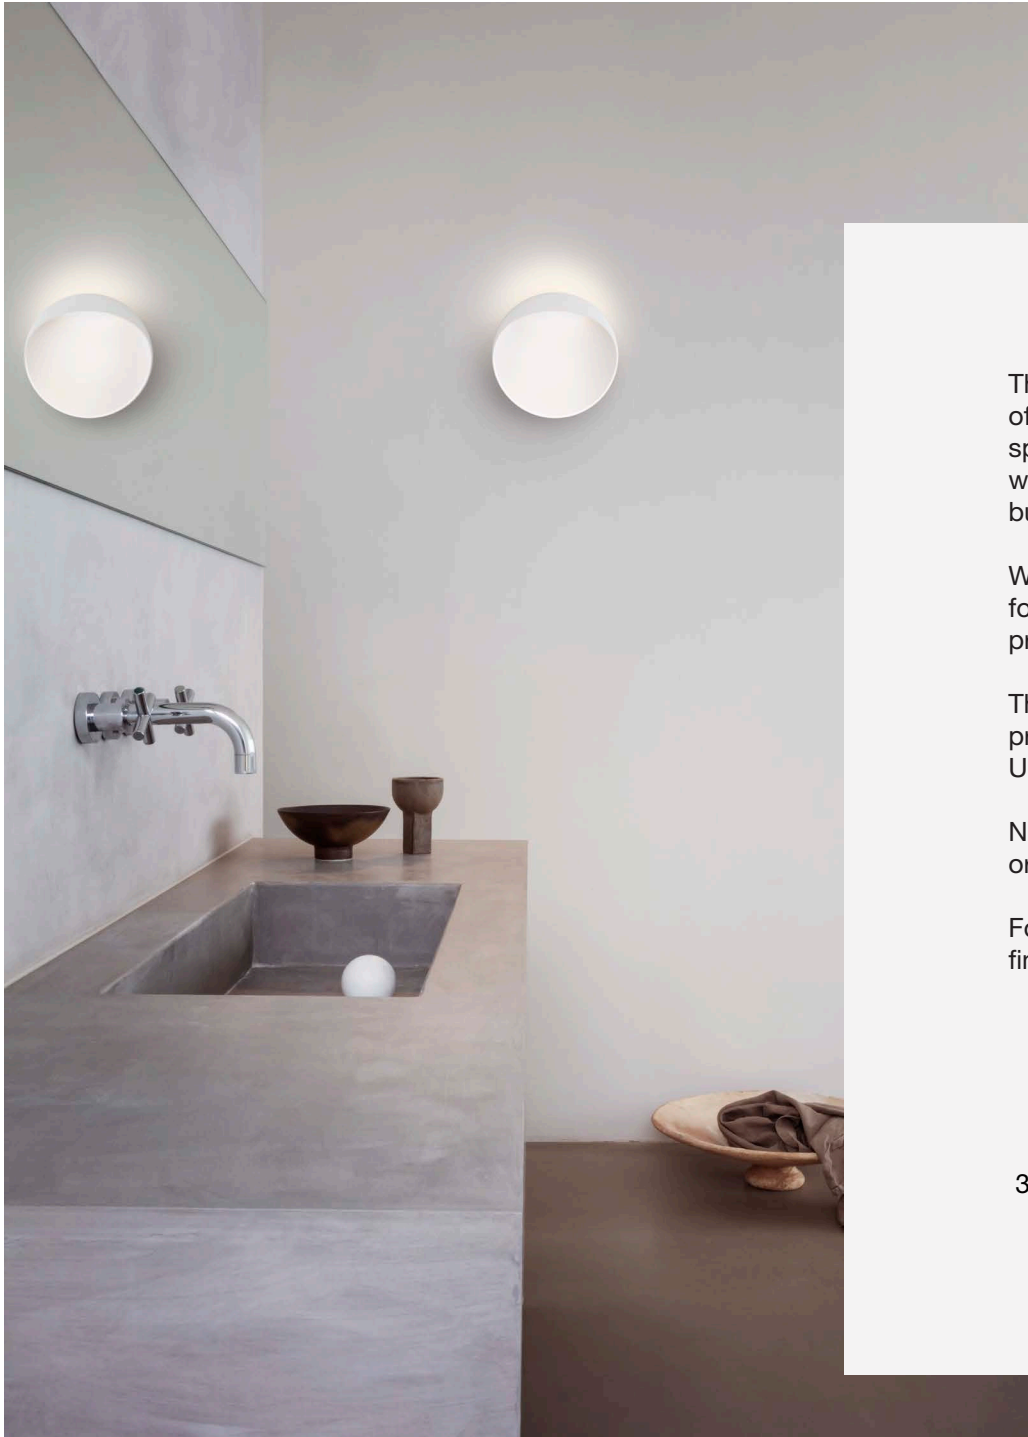

The Louis Poulsen Quick Ship program is a collection of some of our most popular products that provide the specifier and representative product options available within a short time frame. Products listed, ship within five business days.

While the Quick Ship program at Louis Poulsen is focused on providing options, you will also find many other products that have a short lead time in our full offering.

The Quick Ship program is limited to the variants of the products in this brochure, and only available to ship to U.S. customers.

Note that lead times can be extended for large quantities or when an item is experiencing unusual ordering activity.

For an questions or to place an order, please click [here](#) to find your local Louis Poulsen representative.

Louis Poulsen USA, Inc.
3260 Meridian Parkway · Fort Lauderdale · Florida 33331
Phone: (954) 349-2525 · louispoulsen.com